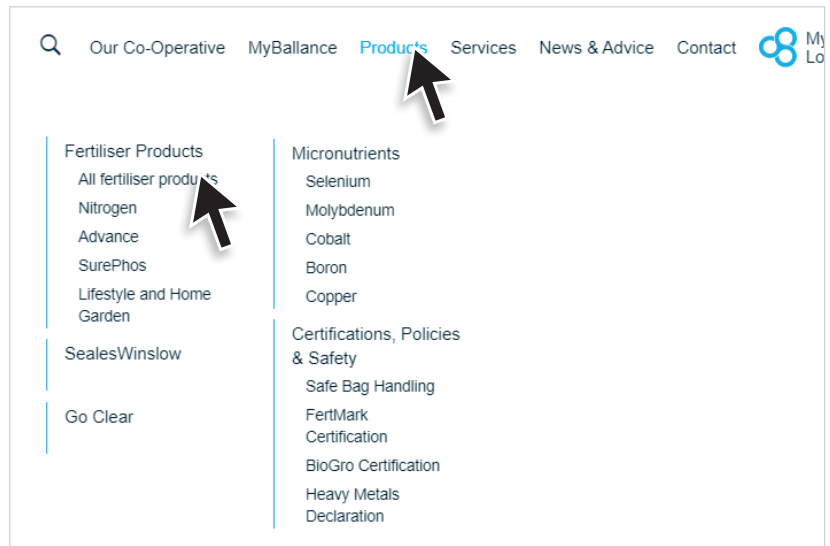

Accessing product safety data sheets on the Ballance website

Safety data sheets (SDS) for Ballance products are available on www.ballance.co.nz

To access these, follow these steps.

Step1: Along the top navigation bar on the website, click on **'Products'**

Then click on the product you are interested in (Note: If you click on **'All fertiliser products'** you will need to scroll down until you find the specific product you are interested in)

Step2: Once you have found the product you are looking for, click on **'Product details'**