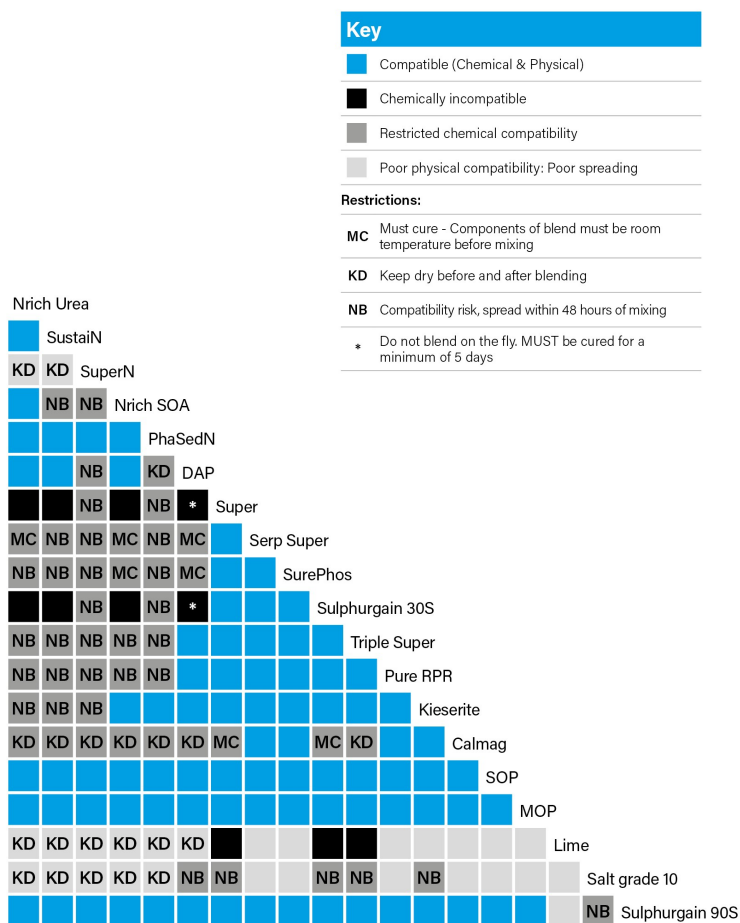

Orders can be placed in any of the following ways:

- Through your local Ballance Nutrient Specialist
- By phoning Customer Services on 0800 222 090
- Through your local Ballance Service Centre or consignment store
- Through our online ordering system
- Through your preferred rural supplier

To register for our online ordering system, phone Customer Services on 0800 222 090. You must be a transacting Ballance customer to register for this service.

Once placed, all orders remain valid for 6 months.

Important information

- If product will not be spread immediately, it must be stored in clean, dry conditions
- Products (whether in bulk or bagged form) should not be stored for a prolonged period
- We recommend that products containing nitrogen are spread soon after uplift. Nitrogen-containing products may become hard and lumpy if stored for more than a short time
- If you are unsure of the keeping qualities of your fertiliser blend, please seek advice from your Ballance Nutrient Specialist
- Do not allow livestock to graze topdressed pasture until fertiliser has disappeared from the foliage
- All Ballance products contain less than 270 g fluorine and 280 mg cadmium per kg of phosphorus

Chemical compatibility at a glance

The diagram below outlines the suitability of mixing any two of the main Ballance products, based on their chemical compatibility.

Our full terms and conditions of trade can be found online at ballance.co.nz