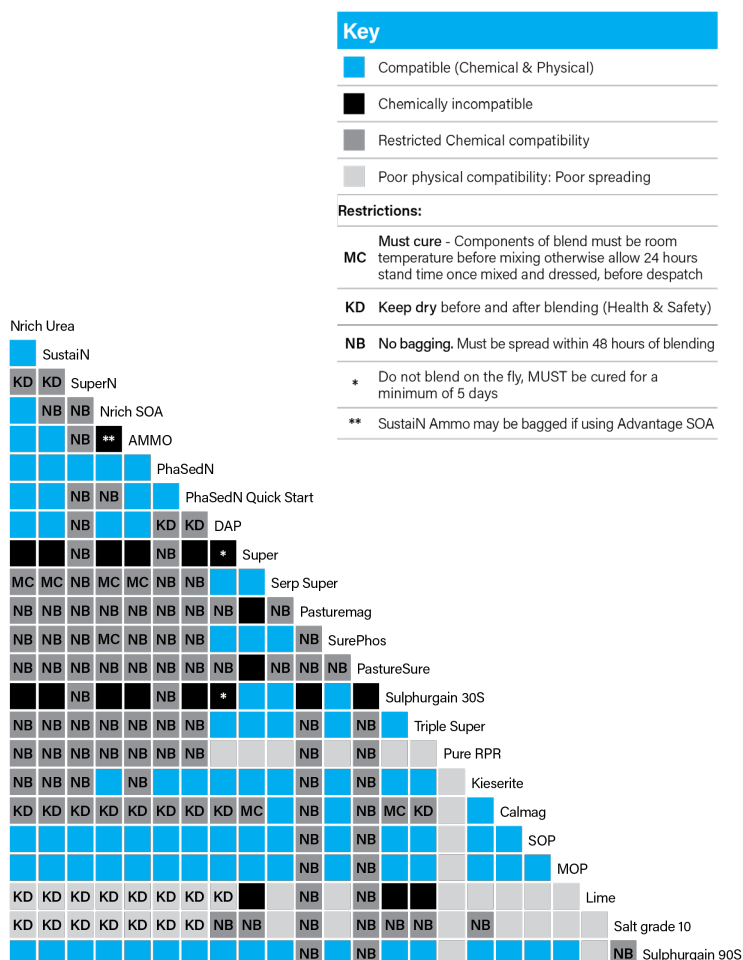

Orders can be placed in any of the following ways:

- Through your local Ballance Nutrient Specialist
- By phoning Customer Services on 0800 222 090
- Through your local Ballance Service Centre or consignment store
- Through our online ordering system
- Through your preferred rural supplier

To register for our online ordering system, phone Customer Services on 0800 222 090. You must be a transacting Ballance customer to register for this service.

Once placed, all orders remain valid for 6 months.

Important information

- If product will not be spread immediately, it must be stored in clean, dry conditions
- Products (whether in bulk or bagged form) should not be stored for a prolonged period
- We recommend that products containing nitrogen are spread soon after uplift. Nitrogen-containing products may become hard and lumpy if stored for more than a short time
- If you are unsure of the keeping qualities of your fertiliser blend, please seek advice from your Ballance Nutrient Specialist
- Do not allow livestock to graze topdressed pasture until fertiliser has disappeared from the foliage
- All Ballance products contain less than 270 g fluorine and 280 mg cadmium per kg of phosphorus

Chemical compatibility at a glance

The diagram below outlines the suitability of mixing any two of the main Ballance products, based on their chemical compatibility.

Our full terms and conditions of trade can be found online at ballance.co.nz