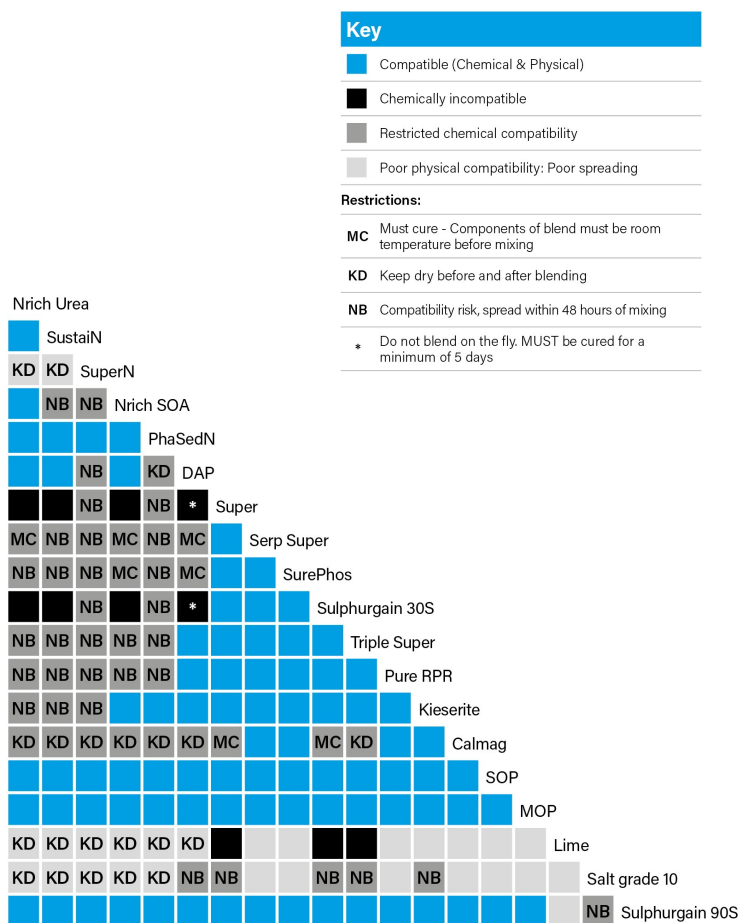

Orders can be placed in any of the following ways:

- Through your local Ballance Nutrient Specialist
- By phoning Customer Services on 0800 222 090
- Through your local Ballance Service Centre or consignment store
- Through our online ordering system
- Through your preferred rural supplier

To register for our online ordering system, phone Customer Services on 0800 222 090. You must be a transacting Ballance customer to register for this service.

Once placed, all orders remain valid for 6 months.

Important information

- If product will not be spread immediately, it must be stored in clean, dry conditions
- Products (whether in bulk or bagged form) should not be stored for a prolonged period
- We recommend that products containing nitrogen are spread soon after uplift. Nitrogen-containing products may become hard and lumpy if stored for more than a short time
- If you are unsure of the keeping qualities of your fertiliser blend, please seek advice from your Ballance Nutrient Specialist
- Do not allow livestock to graze topdressed pasture until fertiliser has disappeared from the foliage
- All Ballance products contain less than 270 g fluorine and 280 mg cadmium per kg of phosphorus

Chemical compatibility at a glance

The diagram below outlines the suitability of mixing any two of the main Ballance products, based on their chemical compatibility.

Our full terms and conditions of trade can be found online at ballance.co.nz