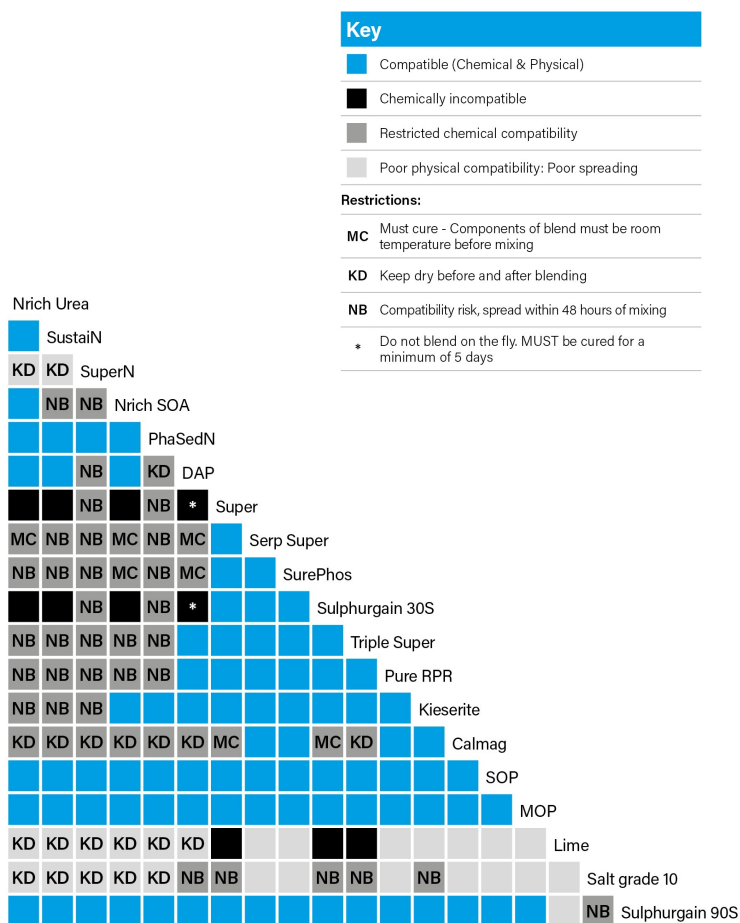

Chemical compatibility at a glance

The diagram below outlines the suitability of mixing any two of the main Ballance products, based on their chemical compatibility.

Our full terms and conditions of trade can be found online at ballance.co.nz