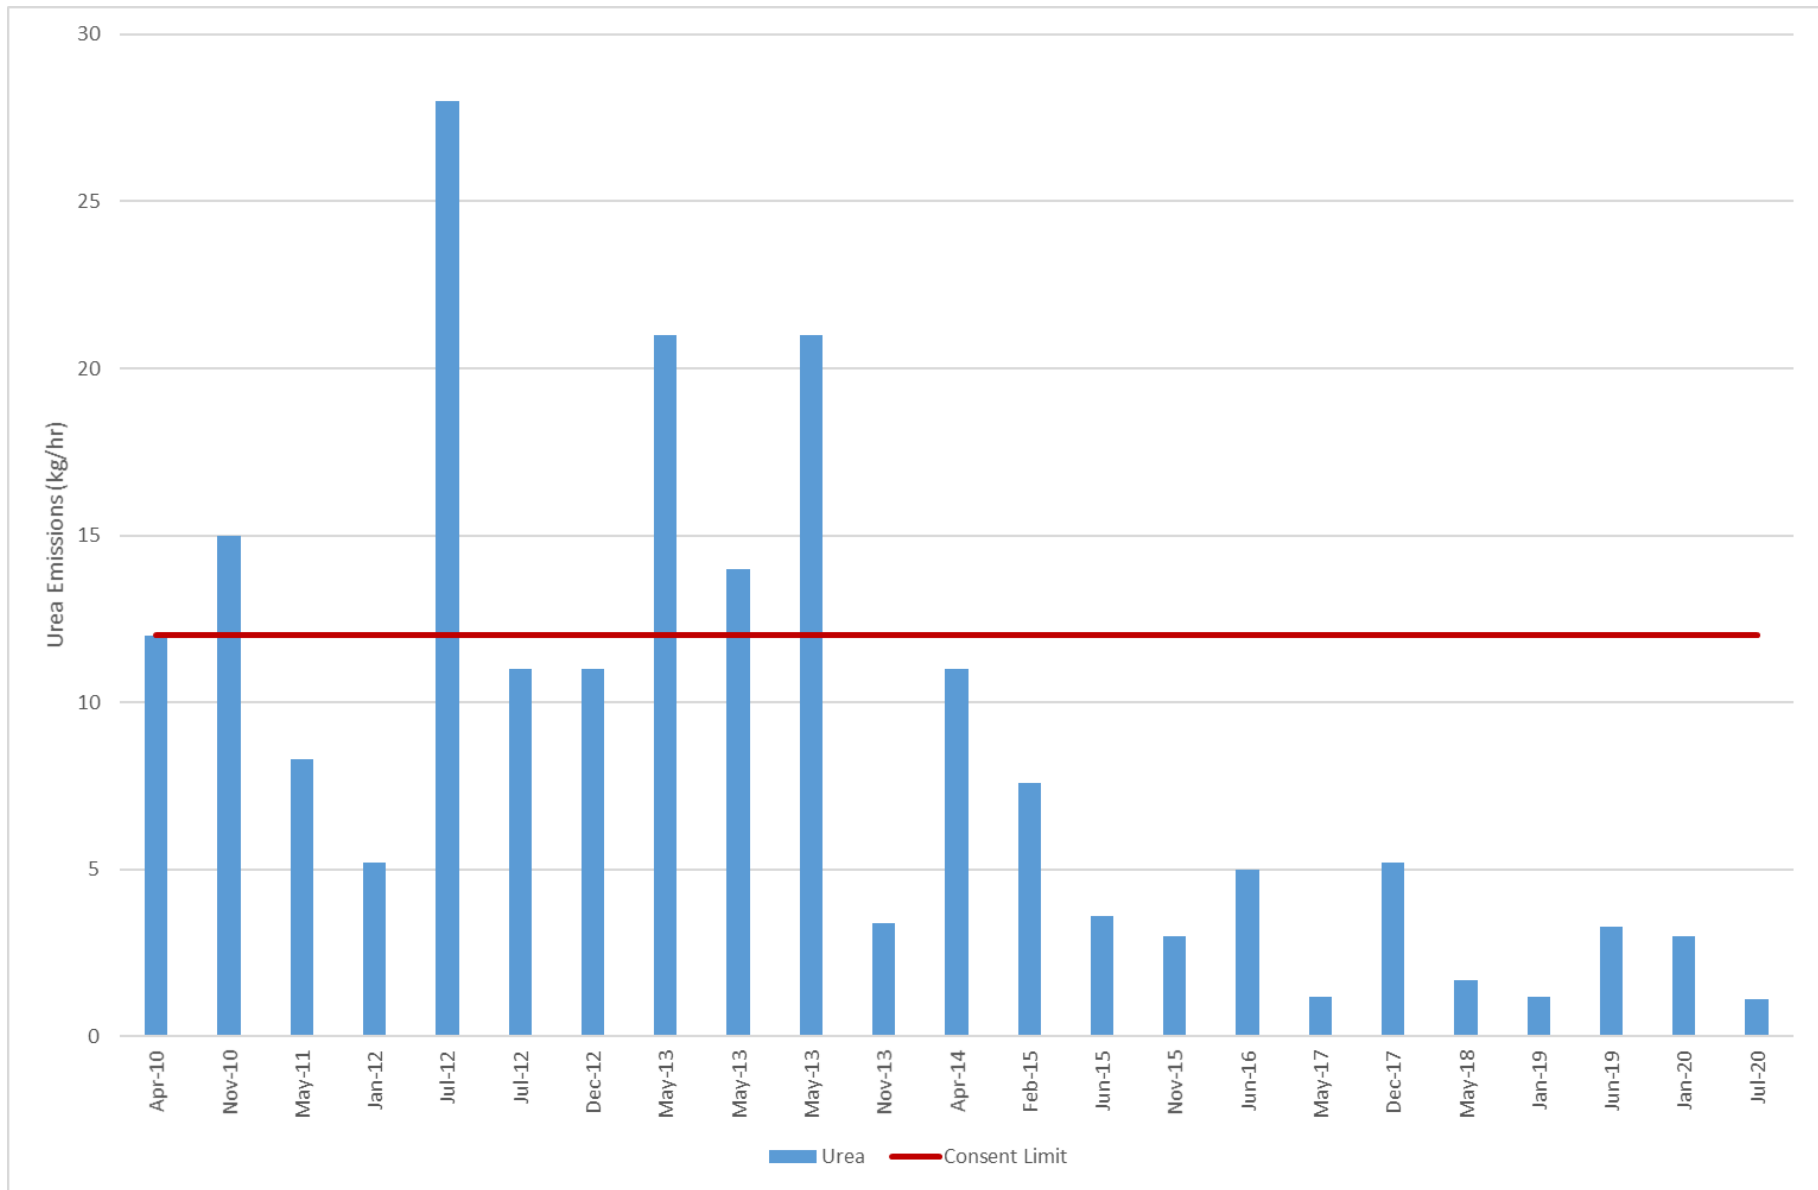

Kapuni Urea Results

Discharges from Ballance Agri Nutrient, Kapuni