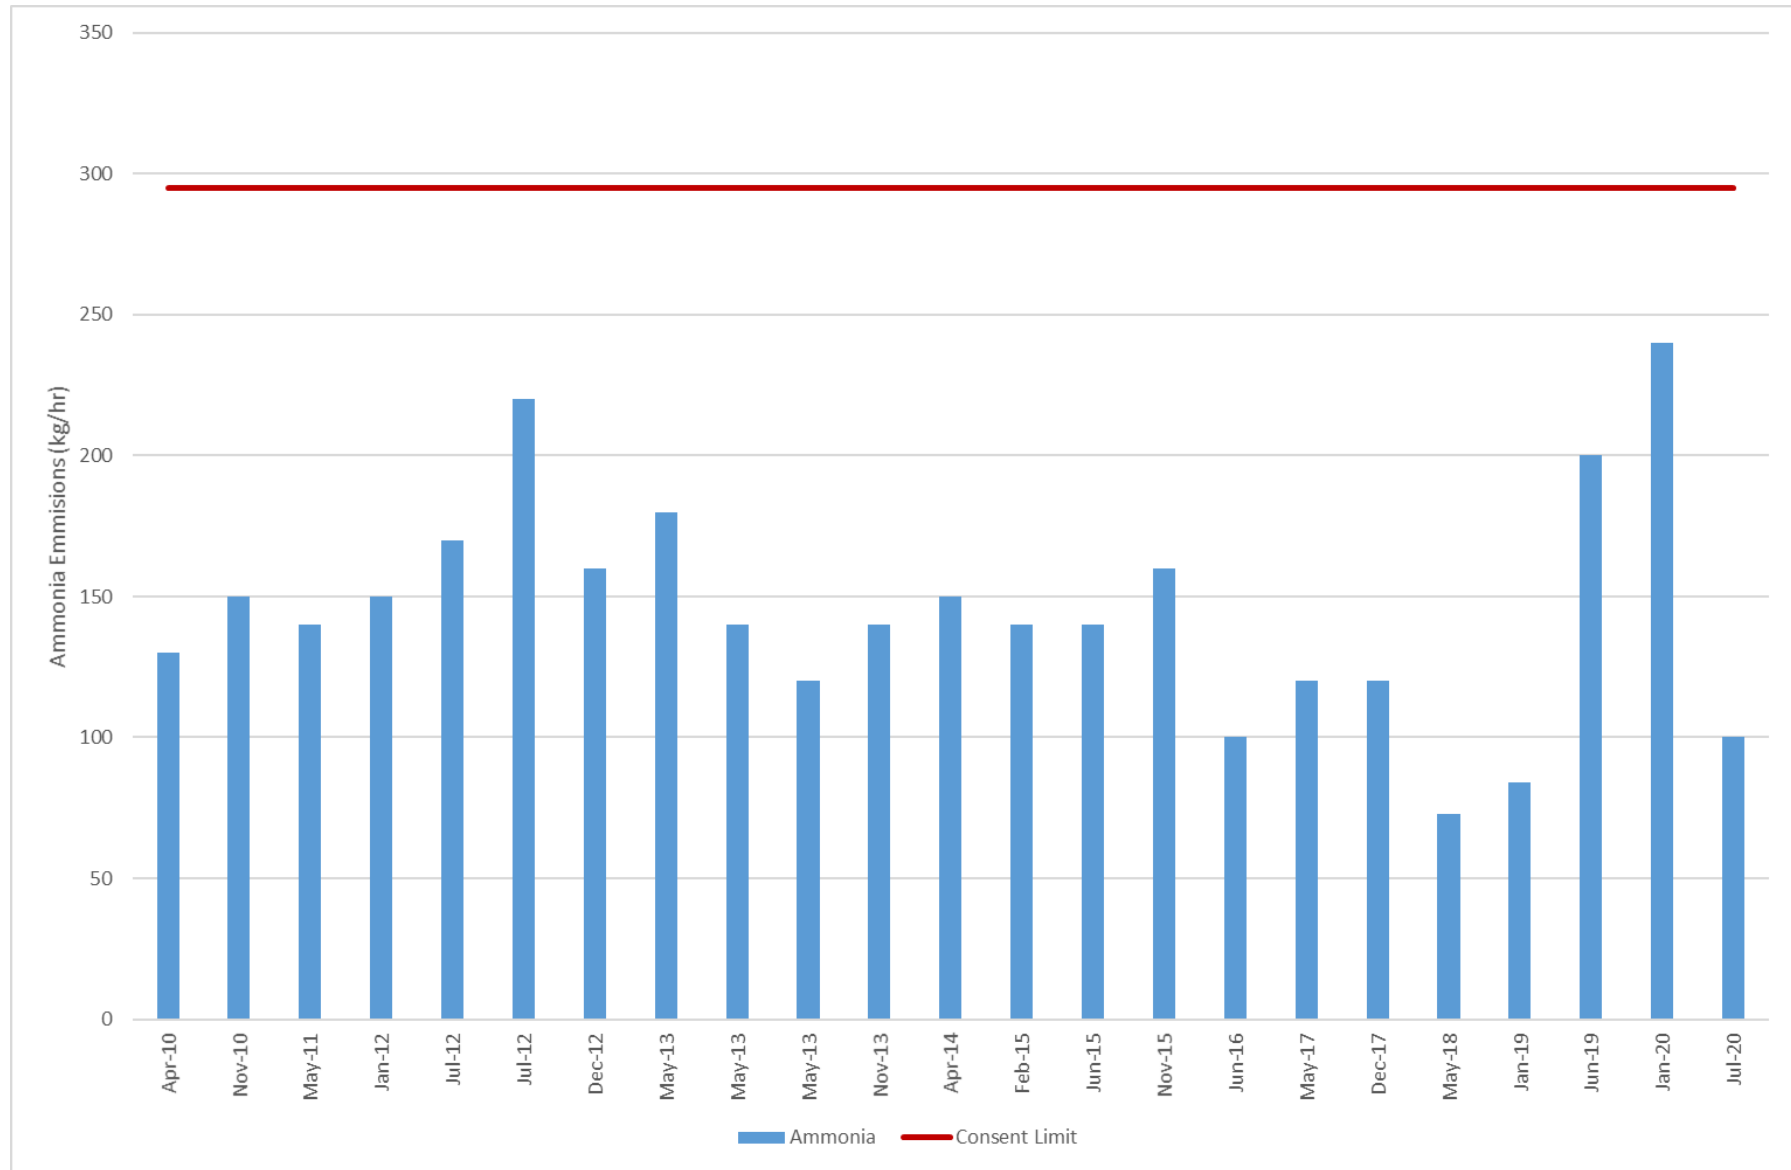

Kapuni Ammonia Results

Discharges from Ballance Agri Nutrient, Kapuni