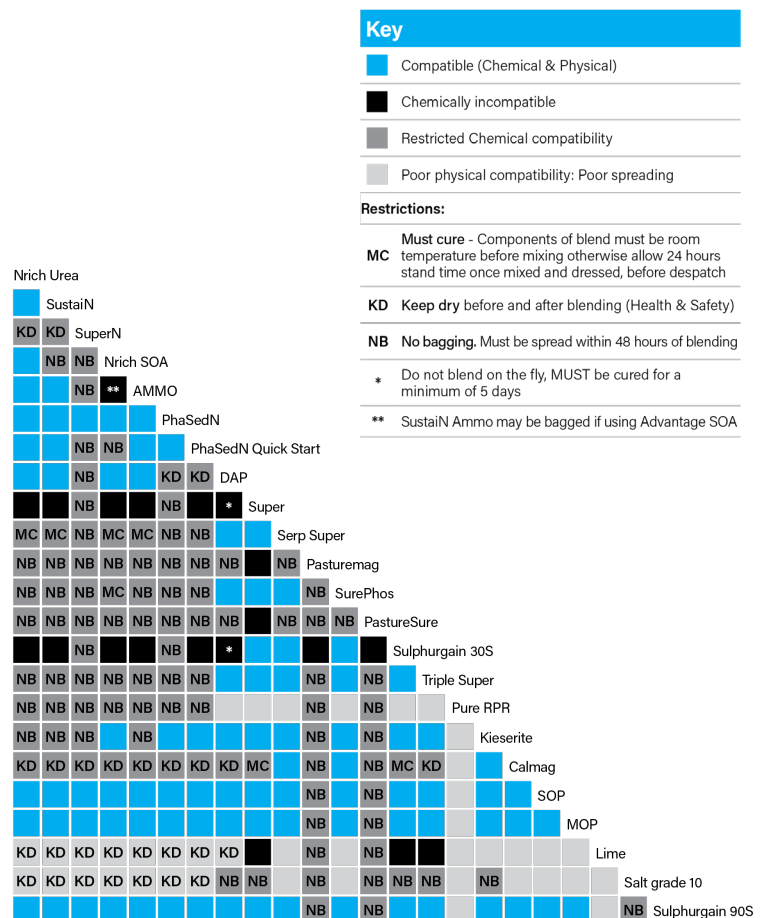

Orders can be placed in any of the following ways:

- Through your local Ballance Nutrient Specialist
- By phoning Customer Services on 0800 222 090
- Through your local Ballance Service Centre or consignment store
- Through our online ordering system
- Through your preferred rural supplier

To register for our online ordering system, phone Customer Services on 0800 222 090. You must be a transacting Ballance customer to register for this service.

Once placed, all orders remain valid for 6 months.

Important information

- If product will not be spread immediately, it must be stored in clean, dry conditions
- Products (whether in bulk or bagged form) should not be stored for a prolonged period
- We recommend that products containing nitrogen are spread soon after uplift. Nitrogen-containing products may become hard and lumpy if stored for more than a short time
- If you are unsure of the keeping qualities of your fertiliser blend, please seek advice from your Ballance Nutrient Specialist
- Do not allow livestock to graze topdressed pasture until fertiliser has disappeared from the foliage
- All Ballance products contain less than 270 g fluorine and 280 mg cadmium per kg of phosphorus

Chemical compatibility at a glance

The diagram below outlines the suitability of mixing any two of the main Ballance products, based on their chemical compatibility.

Our full terms and conditions of trade can be found online at ballance.co.nz