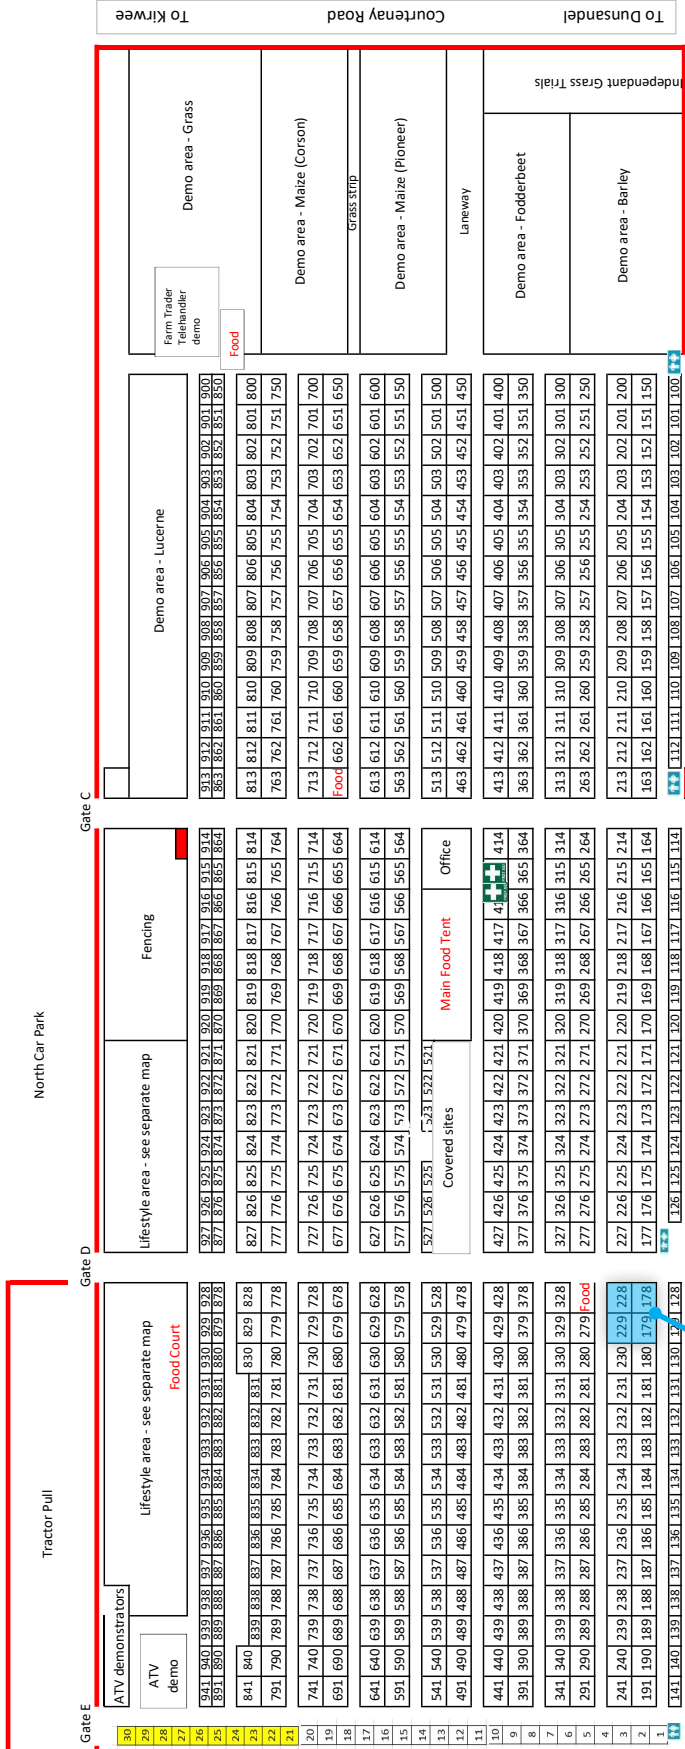

South Island Agricultural Field Days

27-29 March, 2019 - Site 178-179 & 228-229

1191 Courtenay Road, Kirwee

2019 DRAFT SITE MAP - this has not been GPS'd

Gate A Grab and Go food

Gate B

South Car Park

Site 178-179 & 228-229